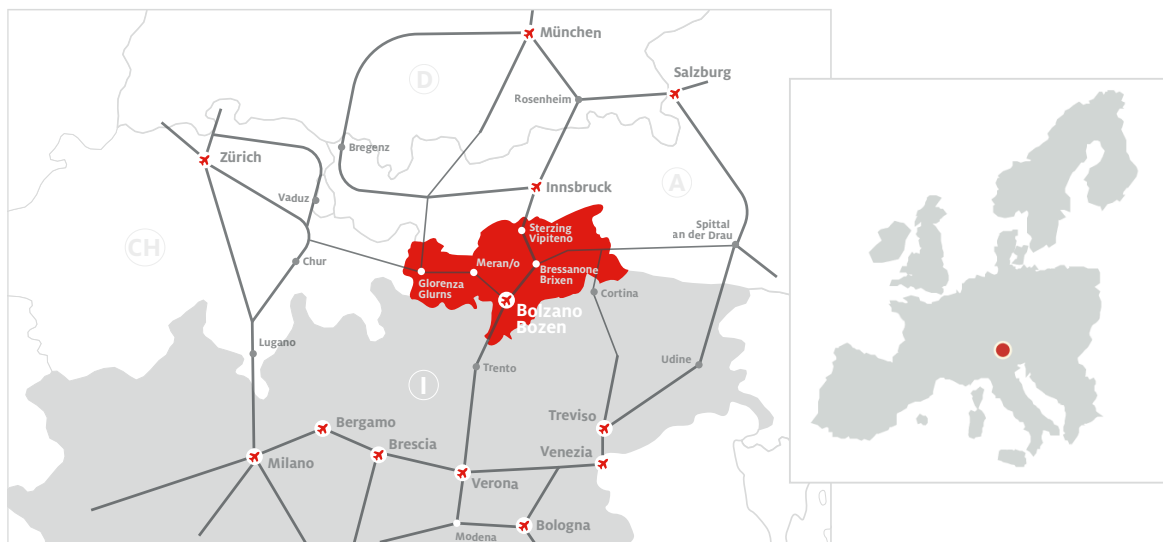

A direct shuttle line from those airports to Bolzano can be booked under the following link.

booking.suedtirolbus.de/STB.Portal//index.xhtml

Please insert the following destination address when booking:

→ For the Hotel Four Points by Sheraton:

“Bolzano - Hotel Four Points by Sheraton Bolzano”

→ For the NOI Techpark: “NOI Techpark Südtirol Alto Adige A.- Volta - Str., 13 39100 Bozen”

Arriving by car:

- Brenner Motorway A22:
  → Exit Bolzano Nord (North) or Bolzano Sud (South).
- State road (Staatsstraße) SS 12: coming from Trento or from the Brennerpass (A).
- State road (Staatsstraße) SS 38: coming from the Reschenpass (CH).

Arriving by train or bus:

Bolzano is strategically located on the north-south axis from Munich to Rome. You can find direct train connections to the destinations listed below.

Travel times (indicatively):

Rome - Bolzano/Bozen:	5 hours
Milan - Bolzano/Bozen:	3.5 hours
Verona - Bolzano/Bozen:	1.5 hours
Venice - Bolzano/Bozen:	3 hours
Bologna - Bolzano/Bozen:	2,5 hours
Innsbruck - Bolzano/Bozen:	2 hours
Munich - Bolzano/Bozen:	4 hours

Book your train:

www.trenitalia.com or www.italotreno.it

www.db.de

www.oebb.at

Flixbus also offers direct connections to Bolzano city center and Bolzano Sud.

global.flixbus.com